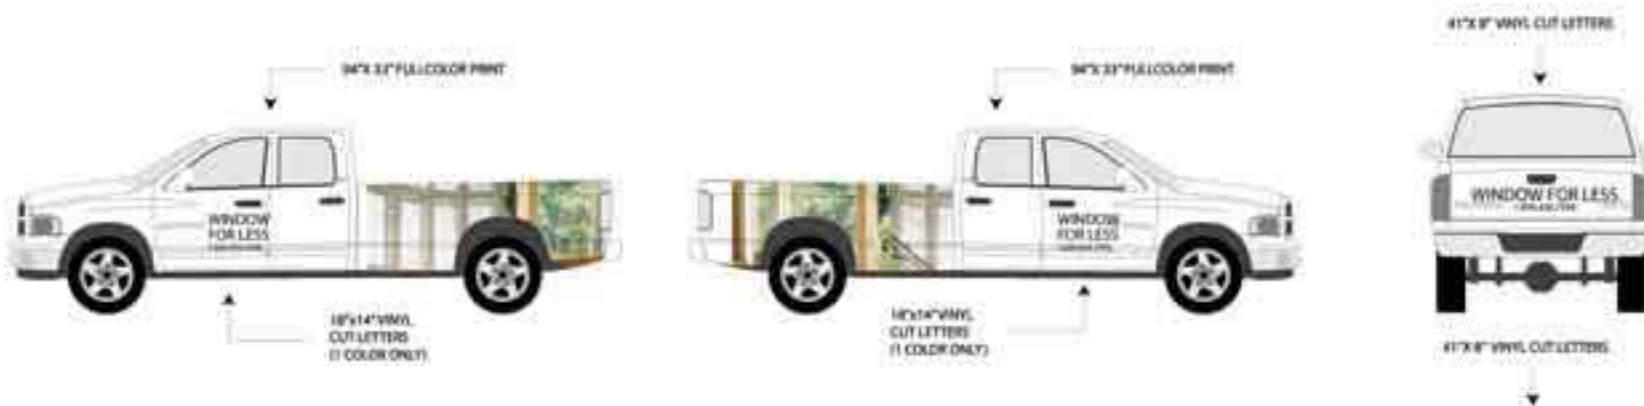

\$2722.25

- (2x) 221" x 52" FULL COLOR PRINT W/ LAMINATION + INSTALLATION
- (1x) 80" x 49" FULL COLOR PRINT W/ LAMINATION + INSTALLATION
- UP TO 5 HOURS OF ARTWORK

FULL COLOR PARTIAL WRAP

PICK-UP

\$836.51